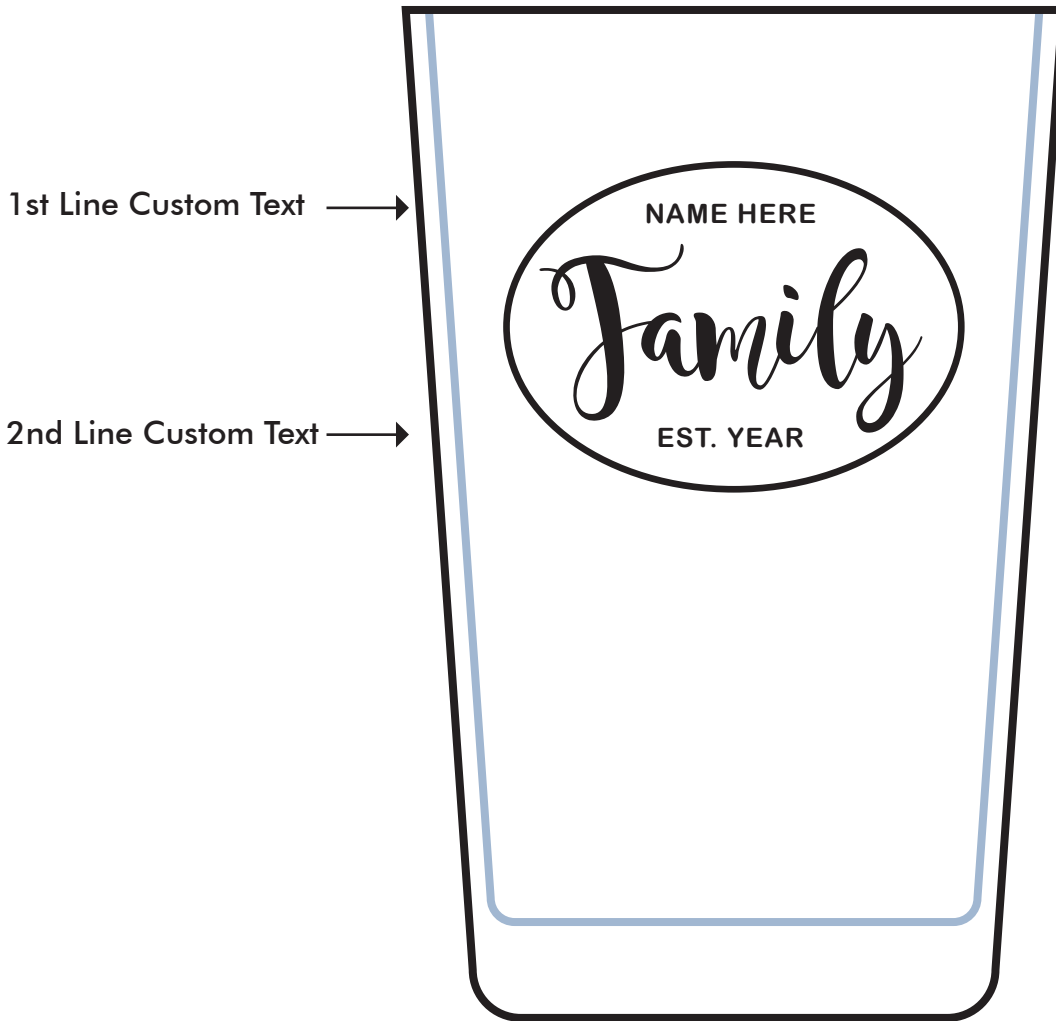

Design B

1st Line Custom Text →

2nd Line Custom Text →

3rd Line Custom Text →

IKEA 365+ 15 oz Drinking Glass
Black text & graphics will etch white.
Engraving on one side only.

Design C

For a quotation,
there is a limit of
60 characters
total, including
punctuation
and word spaces.

IKEA 365+ 15 oz Drinking Glass
Black text & graphics will etch white.
Engraving on one side only.

Design D

IKEA 365+ 15 oz Drinking Glass
Black text & graphics will etch white.
Engraving on one side only.

Design E

Custom Text
Family Name

IKEA 365+ 15 oz Drinking Glass
Black text & graphics will etch white.
Engraving on one side only.

Design F

IKEA 365+ 15 oz Drinking Glass
Black text & graphics will etch white.
Engraving on one side only.