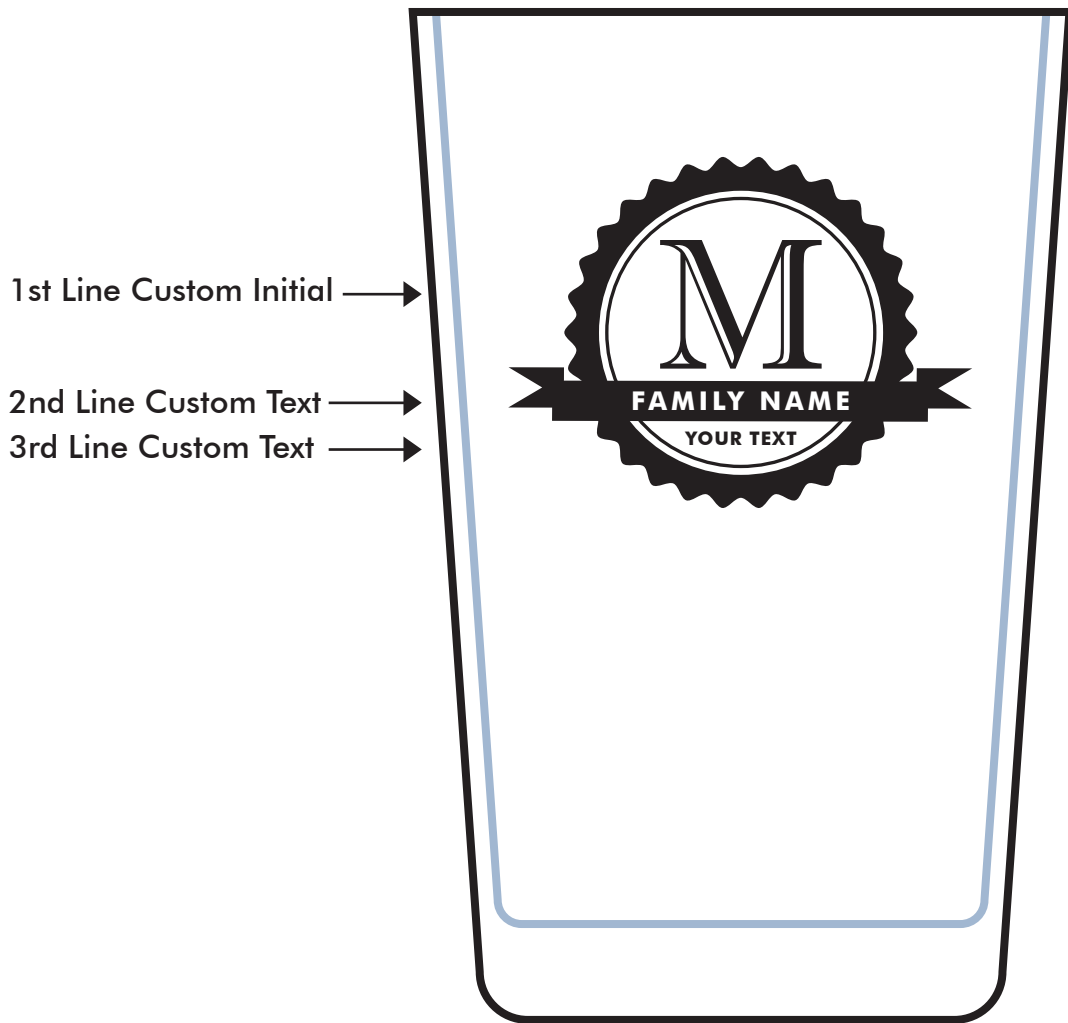

IKEA 365+ 15 oz Drinking Glass
Black text & graphics will etch as white.
Engraving one side only.

Design A

IKEA 365+ 15 oz Drinking Glass
Black text & graphics will etch white.
Engraving on one side only.

Design B

1st Line Custom Text →

2nd Line Custom Text →

3rd Line Custom Text →

IKEA 365+ 15 oz Drinking Glass
Black text & graphics will etch white.
Engraving on one side only.

Design C

For a quotation,
there is a limit of
60 characters
total, including
punctuation
and word spaces.

IKEA 365+ 15 oz Drinking Glass
Black text & graphics will etch white.
Engraving on one side only.

Design D

IKEA 365+ 15 oz Drinking Glass
Black text & graphics will etch white.
Engraving on one side only.